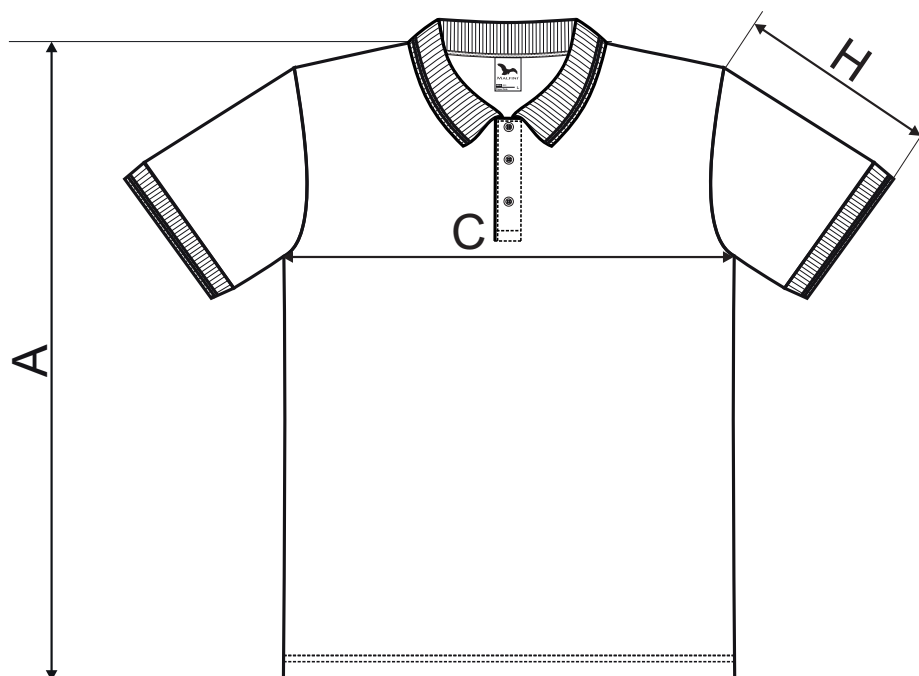

203 Pique Polo ♂

SIZE SPECIFICATION [cm]

NEW*

size	S	M	L	XL	2XL	3XL	4XL	5XL
A	71	73,5	76	78,5	81	83	85,5	88
C	46	50	54	58	62	68	74	80
H	22	23	24	25	26	27	28	29

SIZE SPECIFICATION [cm]

ORIGINAL*

size	S	M	L	XL	2XL	3XL	4XL
A	69	73	77	80	82	83	84
C	48	52	55	58	61	65	69
H	18	22	24	26	28	28	28

All size specifications listed are in cm. Accepted tolerance of up to ± 5%.

Colours 03, 12: Other

colours:

* Based on customers feedback the dimensions in chosen sizes has been adjusted. Therefore in one order you may find products with both original and new dimensions. Claims concerning this matter will be disregarded.